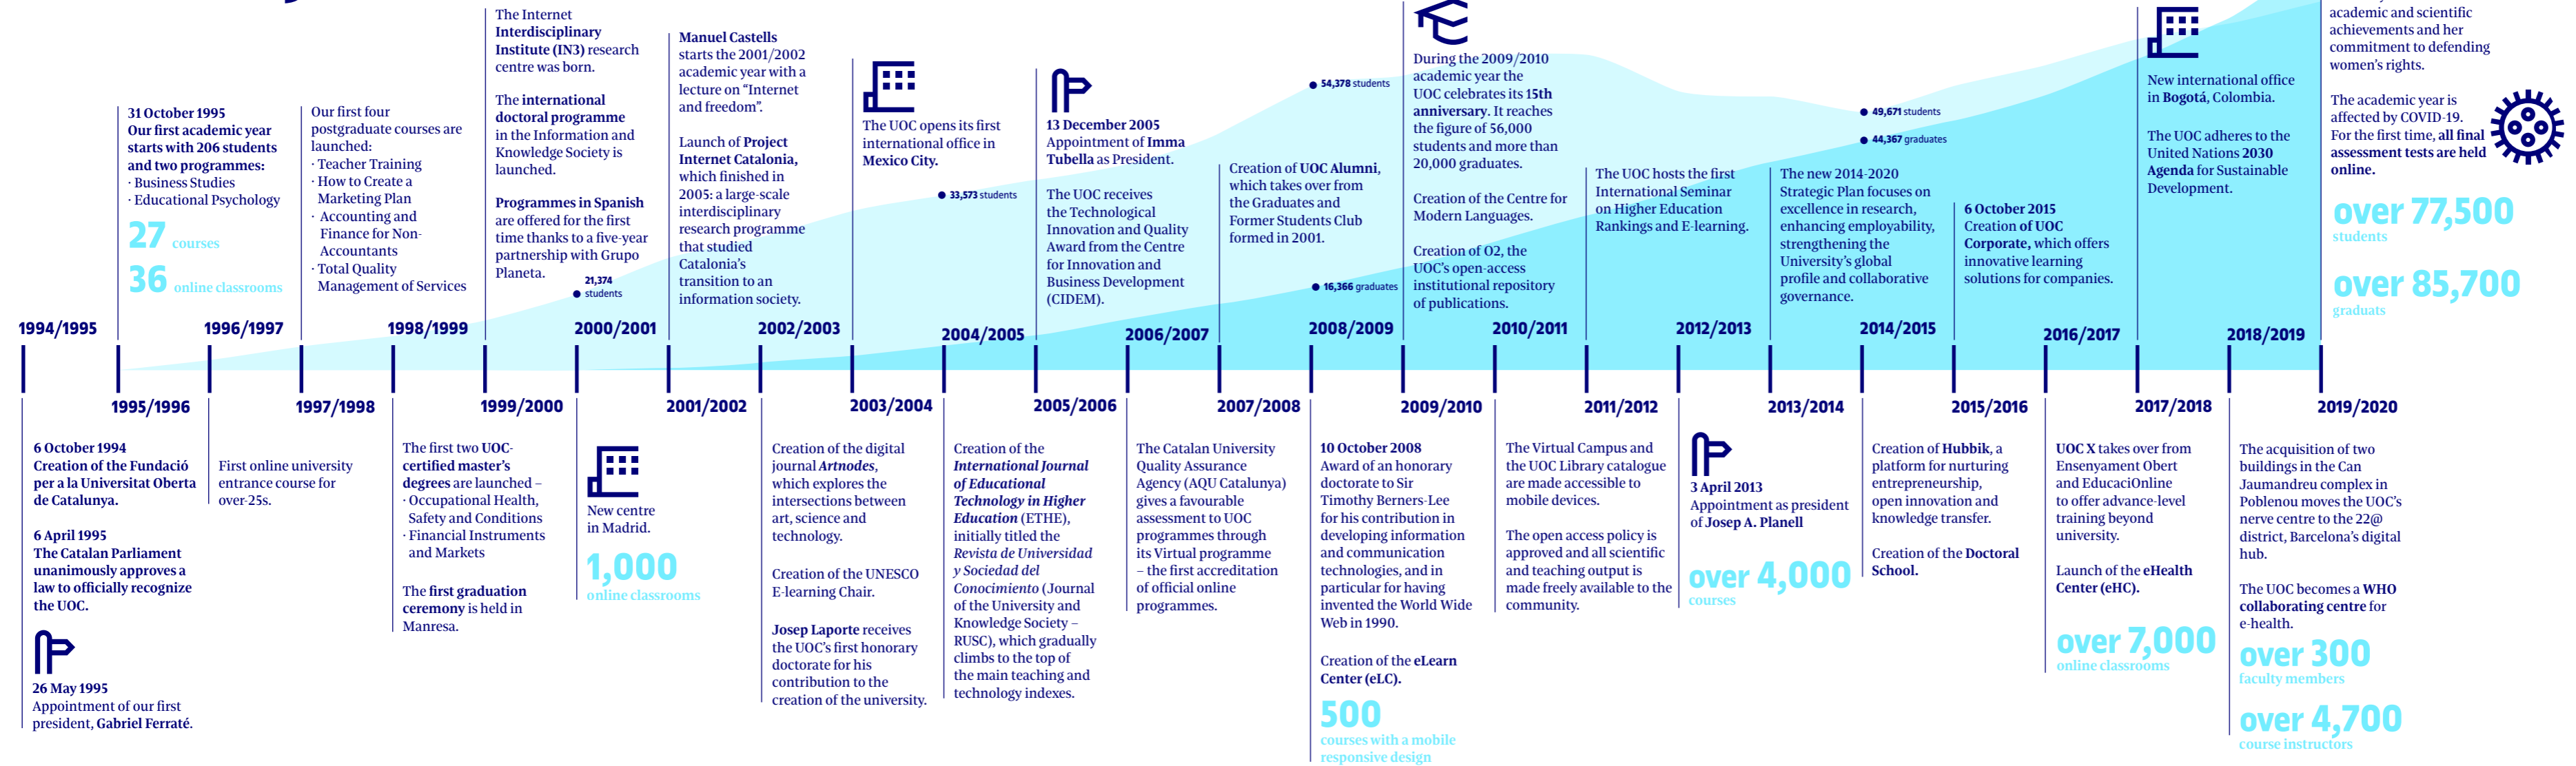

Our story

Evolutions in technology

* In 1990 Tim Berners-Lee invents the World Wide Web.

25.uoc.edu